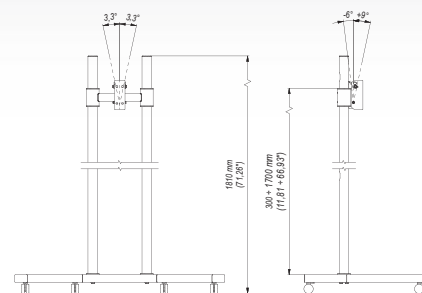

TR1 ■ Plasma/LCD Trolley 22"-60"

Features

- 1 CASTERS WITH BRAKES
- 2 ADJUSTABLE HEIGHT:
variable from 300-1700 mm
- 3 ADJUSTABLE TILT ANGLE
variable from -6°/+9°

Technical Data

75x75 mm
100x100 mm
200x100 mm
200x200 mm
300x300 mm
400x200 mm
400x400 mm
600x400 mm
800x200 mm
800x400 mm

22"-60"

80 Kg

min. 50x75 mm
max. 850x460 mm

-6°/+9°

-3,3°/+3,3°

min. 300 mm
max. 1700 mm

Accessories

TRS1/TRS2

RF

LWB1/PWB1/TWB1

CH1

Trade Information

Index	Colour	Package	EAN
TR1c-B	Black	Orange	5908252960118
TR1s-B	Grey	Orange	5908252960125

Package Dimensions [mm] (H x W x D)	1800x730x140
Weight [Kg]	46