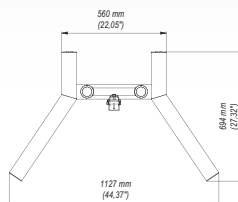

TR1 ■ Plasma/LCD Trolley 22"-60"

Features

- 1 CASTERS WITH BRAKES
- 2 ADJUSTABLE HEIGHT:
variable from 300-1700 mm
- 3 ADJUSTABLE TILT ANGLE
variable from -6°/+9°

Technical Data

75x75 mm
100x100 mm
200x100 mm
200x200 mm
300x300 mm
400x200 mm
400x400 mm
600x400 mm
800x200 mm
800x400 mm

22"-60"

80 Kg

min. 50x75 mm
max. 850x460 mm

-6°/+9°

-3,3°/+3,3°

min. 300 mm
max. 1700 mm

Accessories

TRS1/TRS2

RF

LWB1/PWB1/TWB1

CH1

Trade Information

Index	Colour	Package	EAN
TR1c-B	Black	Orange	5908252960118
TR1s-B	Grey	Orange	5908252960125

Package Dimensions [mm] (H x W x D)	1800x730x140
Weight [Kg]	46